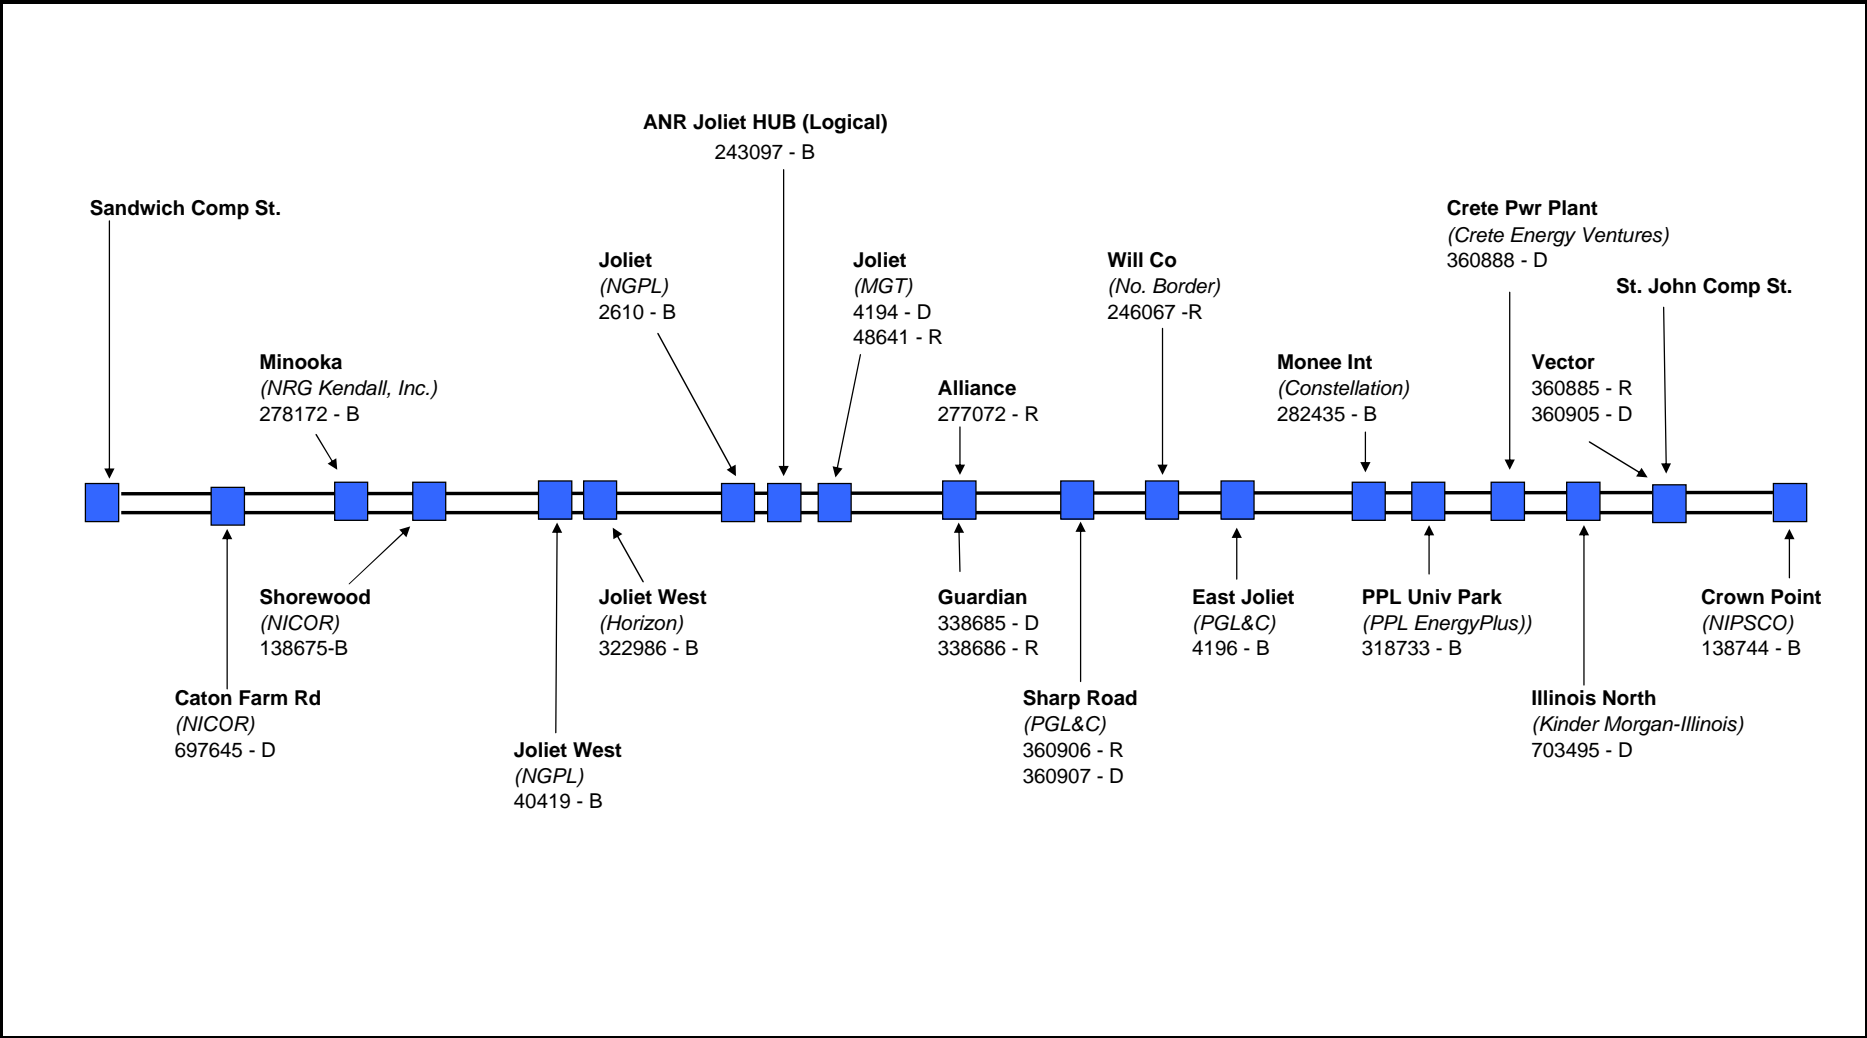

ANR Joliet HUB Diagram

The ANR Joliet HUB Diagram displays all of the nomable locations that exist in the HUB area.
 The location designations: R (Receipt) / D (Delivery) / B (Both) indicates the nomable direction of flow.